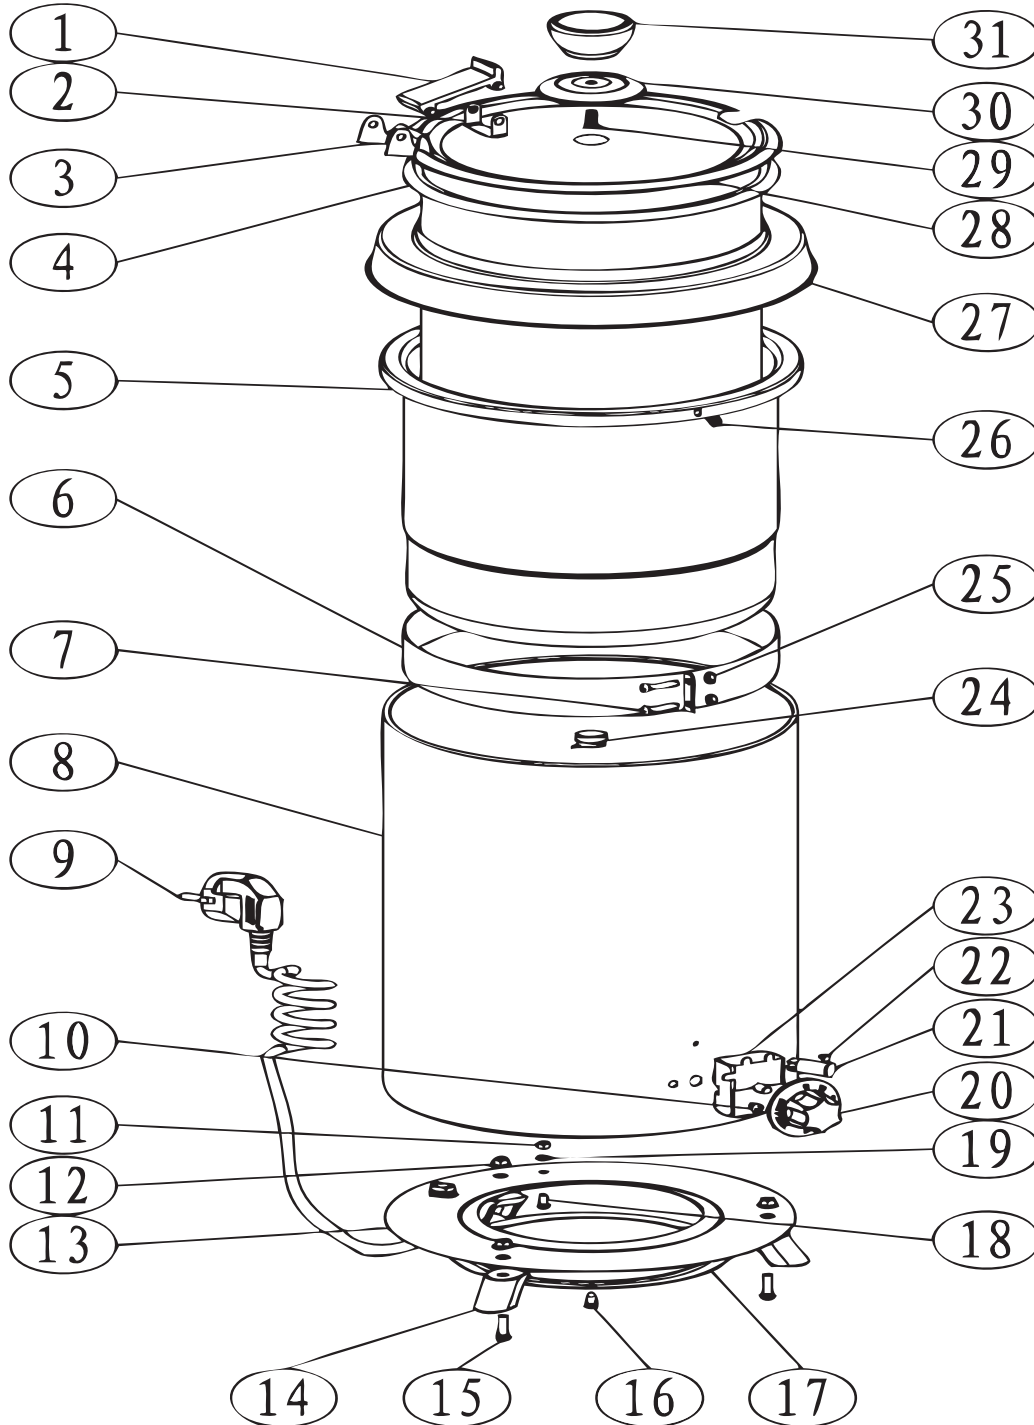

Parts Breakdown

Model FW-CN-0006 41080

Parts Breakdown

Model FW-CN-0006 41080

Item No.	Description	Position	Item No.	Description	Position	Item No.	Description	Position
78330	Stainless Steel Kettle for 41080	4	78335	Bottom for 41080	13	78347	Indicator Light for 41080	21
78331	Water Tank for 41080	5	78340	Leg for 41080	14	78348	Red Point for 41080	22
78332	Heating Element for 41080	7	78341	Screw M5x16 for 41080	15	78349	Emergency Regulator for 41080	23
78333	Black Shell for 41080	8	78342	Screw M4.2-9.5 for 41080	16	78350	Thermo ON/OFF for 41080	24
78336	Wire and Plug for 41080	9	78343	Cover for 41080	17	78351	Screw M3.9.13 for 41080	26
78337	Screw M4x6 for 41080	10	78344	Screw M4x6 for 41080	18	78352	Stainless Steel Ring for 41080	27
78338	Nut M4 for 41080	11	78345	Gasket 4" Diameter for 41080	19	78329	Complete Lid for 41080	28
78339	Nut M5 for 41080	12	78346	Turning of Emergency Regulator for 41080	20			